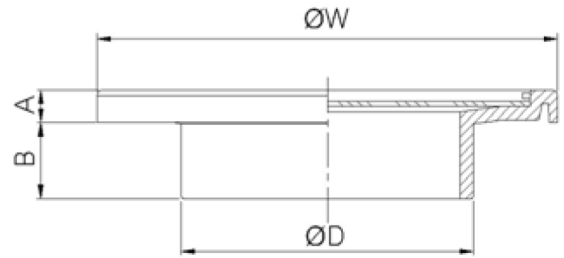

### **RXXXPGN**

Round Grating with ABS grating.

Water drain Freeflow type.

COLOR	Whit

Light duty residential applications this drain is furnished with ABS body and ABS grate.

Fit for pipe inside  $\varnothing$  2" to  $\varnothing$  3"

Model	Pipe	A	B	D	W
R050PGN	2"	6	14	50	85
R065PGN	2.5"-3"	6	14	64	85