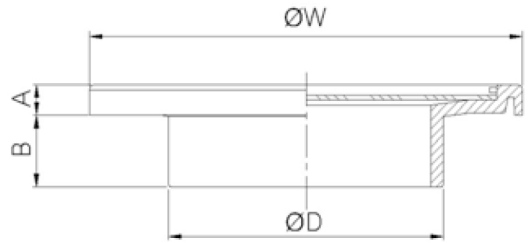

RXXXSGN

Round Grating with polished stainless steel grating.

Water drain Freeflow type.

COLOR	Whit
	

Light duty residential applications this drain is furnished with ABS body and stainless steel grate.
Fit for pipe inside \varnothing 2" to \varnothing 3"

Model	Pipe	A	B	D	W
R050SGN	2"	6	14	50	85
R065SGN	2.5" – 3"	6	14	64	85

Typical installation