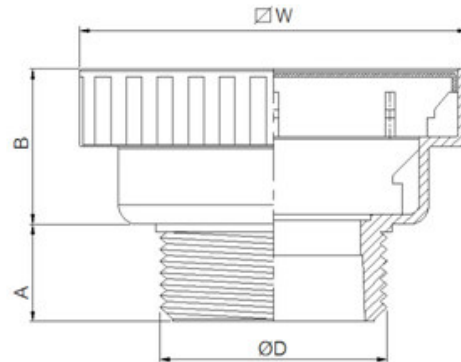

FLOOR DRAIN

STXXSGN(T) Square Tray with polished stainless steel grating.
Water drain Freeflow type.

COLOR	Whit

Light duty residential applications this drain is furnished with ABS body and stainless steel grate. Fit for connector pipe PT 2" and PT 3".

Model	Pipe	A	B	D	W
ST100SGN(T)	2"PT	25	40	52	100
ST120SGN(T)	3"PT	30	45	75	120

Typical installation

Union Precision Engineering Co.,Ltd. 24/33 Moo 6 Bangna-Trad Rd., K.M. 24 Bangsaothong,
Samuthprakarn 10540 Tel. (662) 740-1266 Fax. (662) 740-1036
www.upenco.com E-mail: sale@upenco.com