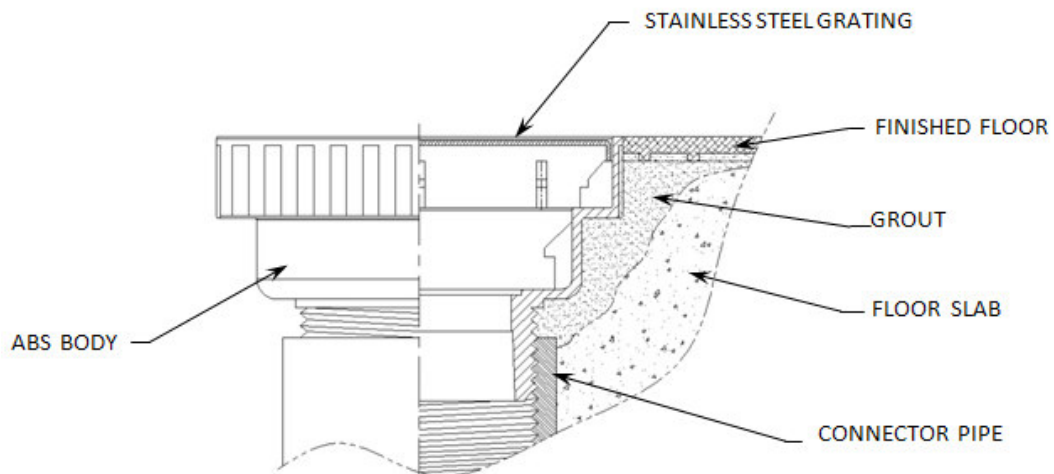

FLOOR DRAIN

STXXSGN(T) Square Tray with polished stainless steel grating.
Water drain Freeflow type.

COLOR	Whit

Light duty residential applications this drain is furnished with ABS body and stainless steel grate. Fit for connector pipe PT 2" and PT 3".

Model	Pipe	A	B	D	W
ST100SGN(T)	2"PT	25	40	52	100
ST120SGN(T)	3"PT	30	45	75	120

Typical installation

Union Precision Engineering Co.,Ltd. 24/33 Moo 6 Bangna-Trad Rd., K.M. 24 Bangsaothong,
Samuthprakarn 10540 Tel. (662) 740-1266 Fax. (662) 740-1036
www.upenco.com E-mail: sale@upenco.com