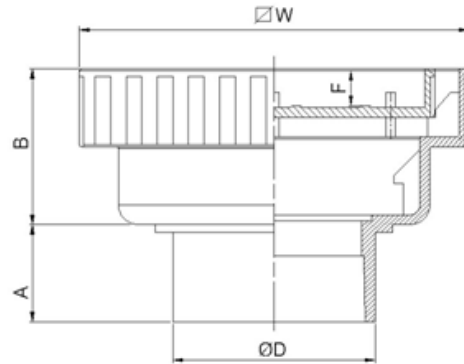

FLOOR DRAIN

STXXTRN

Square Tray with ceramic filling cover Tray.

Water drain Freeflow type.

COLOR	Whit

Light duty residential applications this drain is furnished with ABS body and square tray with ceramic style. Fit for pipe inside \varnothing 2" to \varnothing 4".

Model	Pipe	A	B	D	W	F
ST100TRN	2"- 3"	25	40	52	100	9
ST120TRN	3"- 4"	30	45	75	120	9

Typical installation