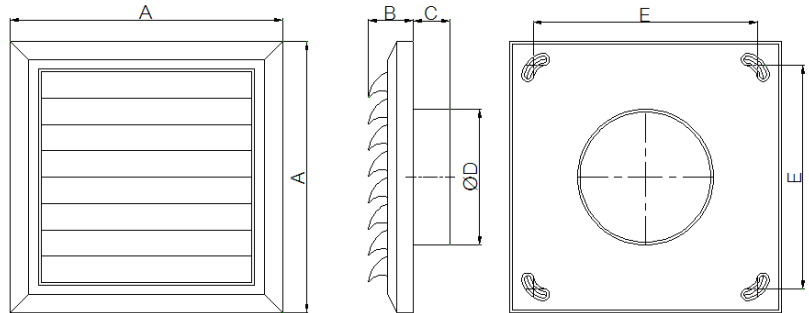

FIX GRILL

	Copper	Natural	Satin	Silver	Solid Teak
COLOR					

ABS body with UV protection. 8 curve blade with net. Suitable for dry exhaust air. Especially from bathroom and drying machine.

Duct	A	B	C	ØD	E	Flow Area
Ø4"	200	32	27	100	165	78.5 sq.cm.
Ø5"	200	32	27	125	165	122.7 sq.cm.
Ø6"	200	32	27	150	165	176.7 sq.cm.

Typical installation